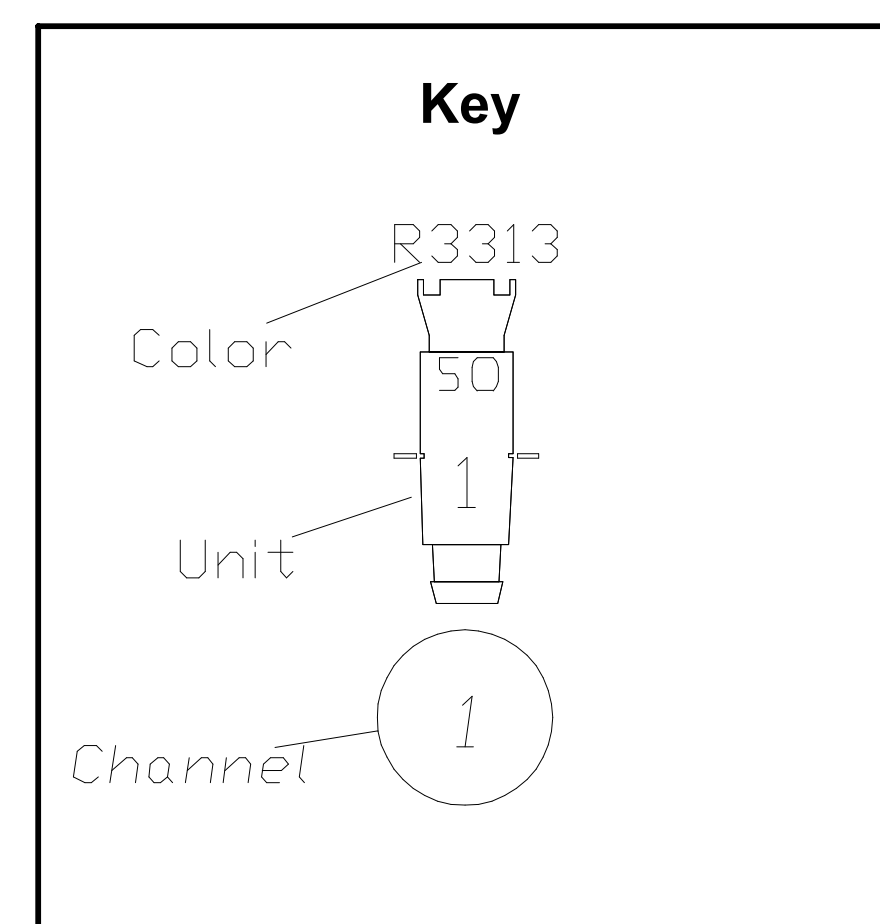

Legend		
Symbol	Name	Wattage
	Source 4 19°	575
	Source 4 26°	575
	Source 4 36°	575
	Source 4 50°	575
	Source 4 PARnel	750
	Source 4 PAR MFL	750
	Procan Par 64	1000
	Berkey Colortran 30° ERS	575
	Berkey Colortran 40° ERS	575
	Kliegl 8" Fresnel	1000
	Vari*Lite VL1000 AI	575
	Vari*Lite VL2412 Wash	1200
	Altman Q-Lite Plan	500

## The Complete Works of William Shakespeare (abridged)

By: Adam Long, Daniel Singer, and Jess Winfield

Directed by: Dr. Kevin Marshall    Plan and Section  
 Constans Blackbox Theater    Lighting Design: Mike McShane  
 University of Florida    Drafted by: Mike McShane  
 June 1 - August 12, 2007    Printed: May 31, 2007  
 Set Design: Mihai Ciupe    Scale: 1/4" = 1' - 0"